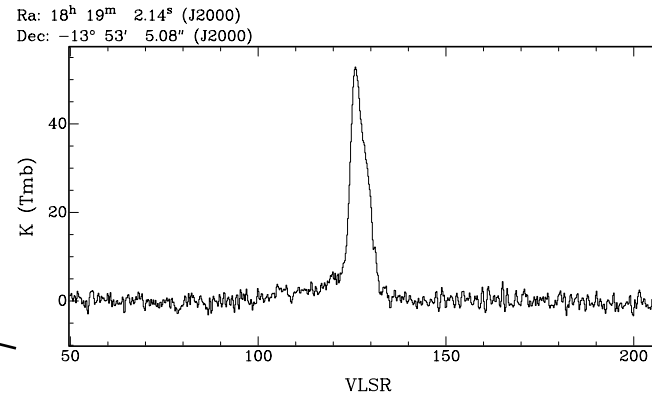

- Project 07_0077 (PIs: Tielens and Schneider)
- upGREAT mapping of 11 sources in C⁺