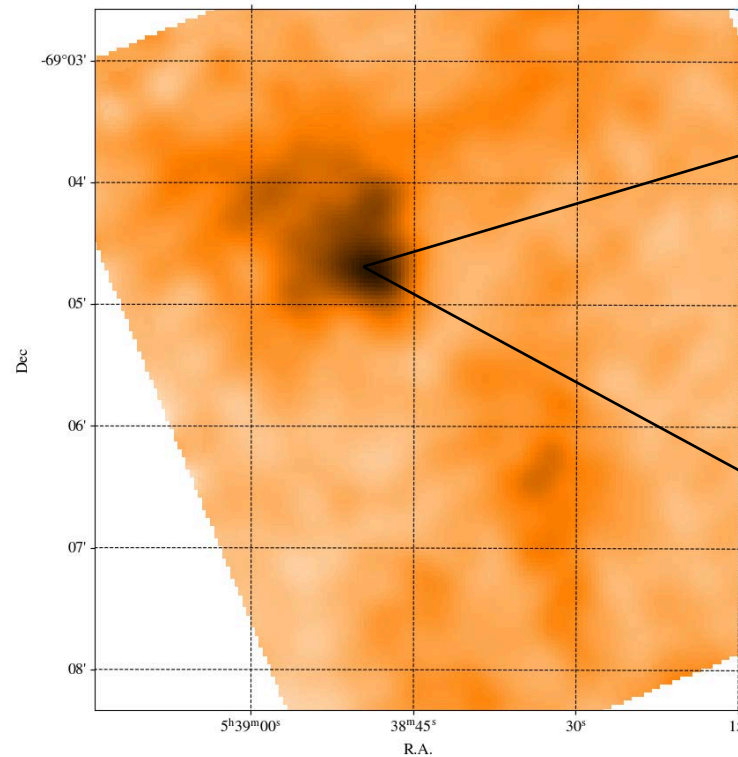

FIFI-LS [C II] Line+Continuum

Project 76_0001 (DDT)