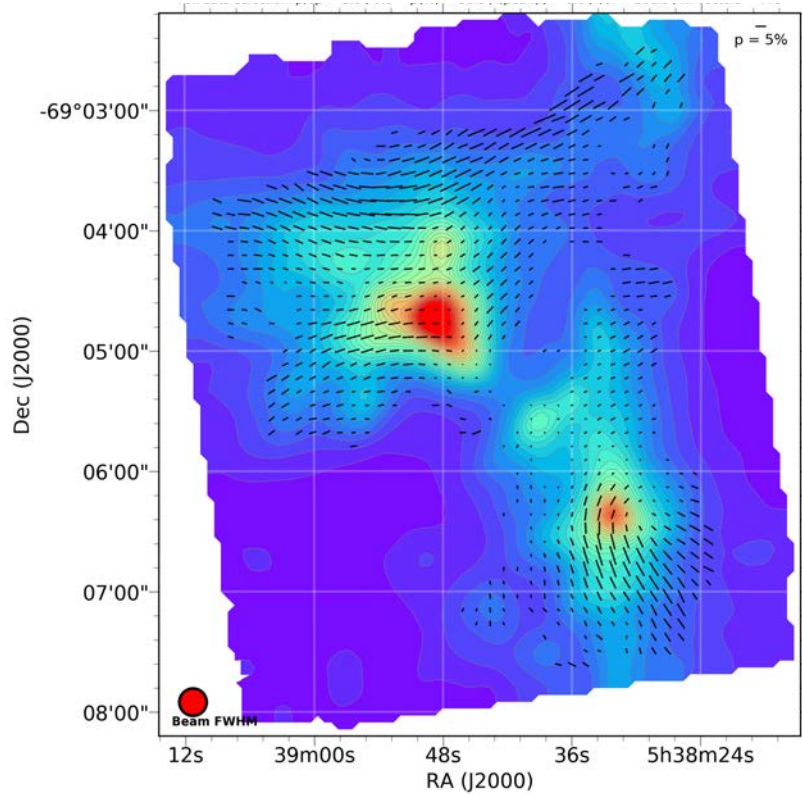

Project Synthesis

30 Doradus

HAWC+ 154 μm

Project 75_0016 (DDT)