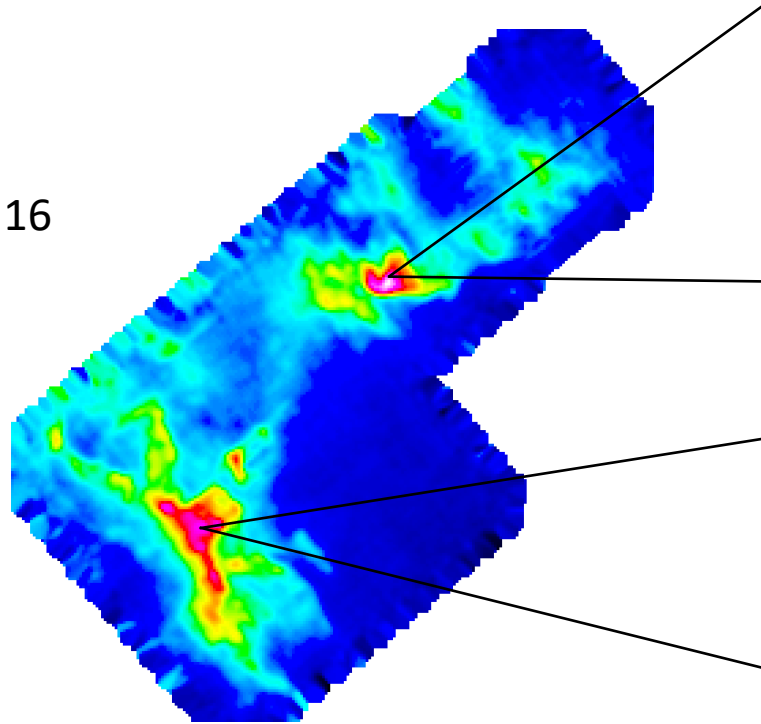

- Project 07_0077 (PIs: Tielens and Schneider)
- upGREAT mapping of 11 sources in C⁺