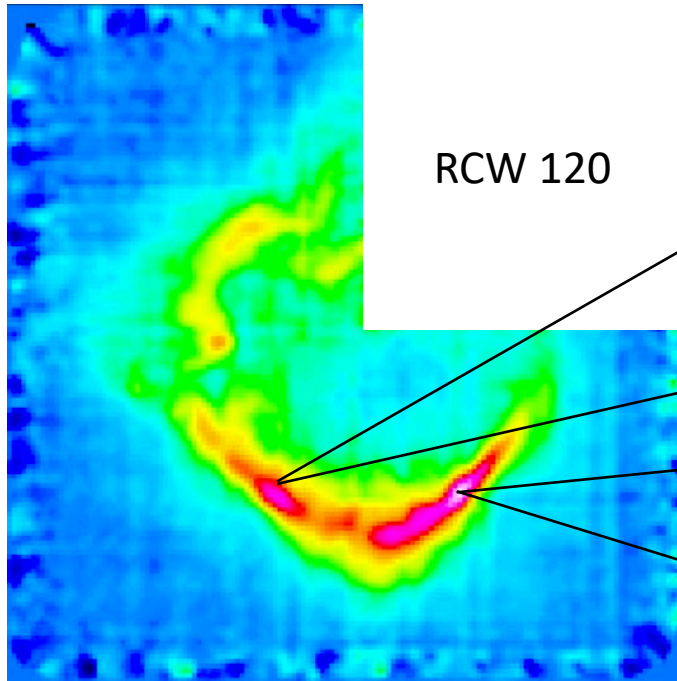

Legacy Data FEEDBACK

RCW 120