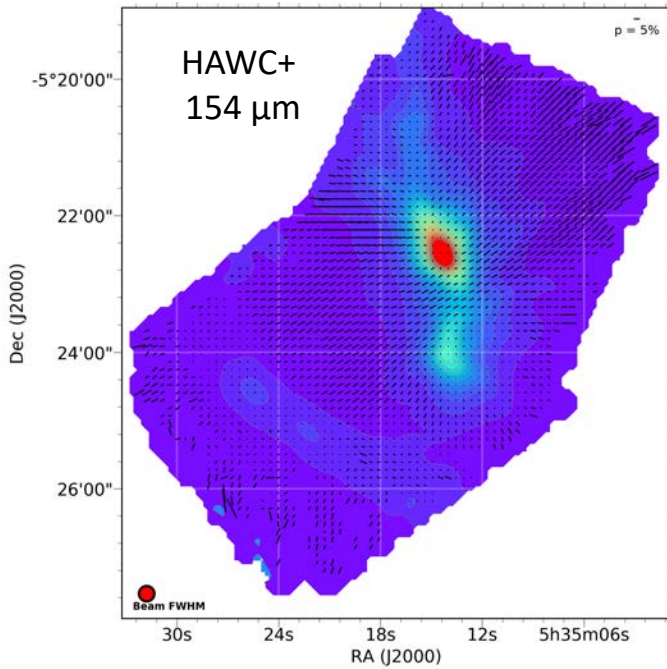

Project Synthesis Orion

Project 70_0509 (PI: Dowell)