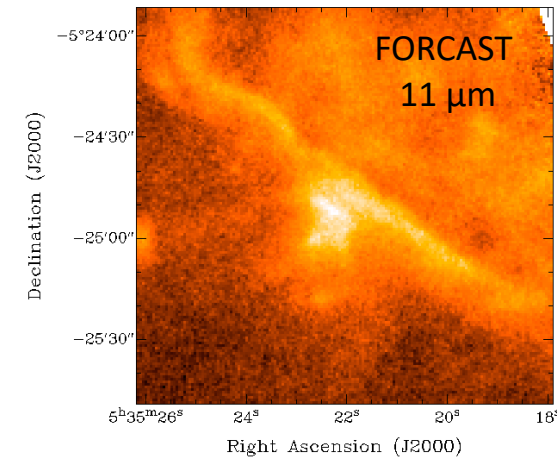

Project 70_0403
(PI: Herter)