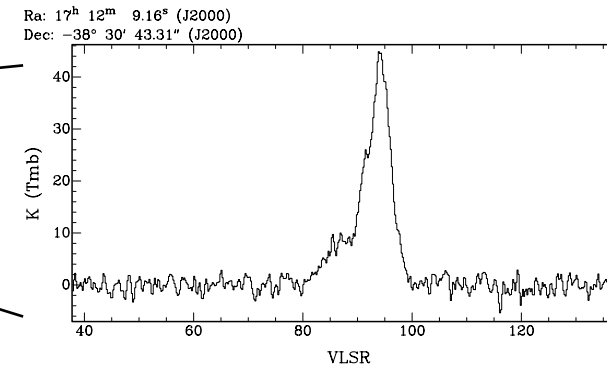

- RCW 36
- RCW 79
- RCW 49
- RCW 120
- NGC 6334
- M16
- M17
- W40
- W43
- Cygnus X
- NGC 7538

- Project 07_0077 (PIs: Tielens and Schneider)
- upGREAT mapping of 11 sources in C⁺