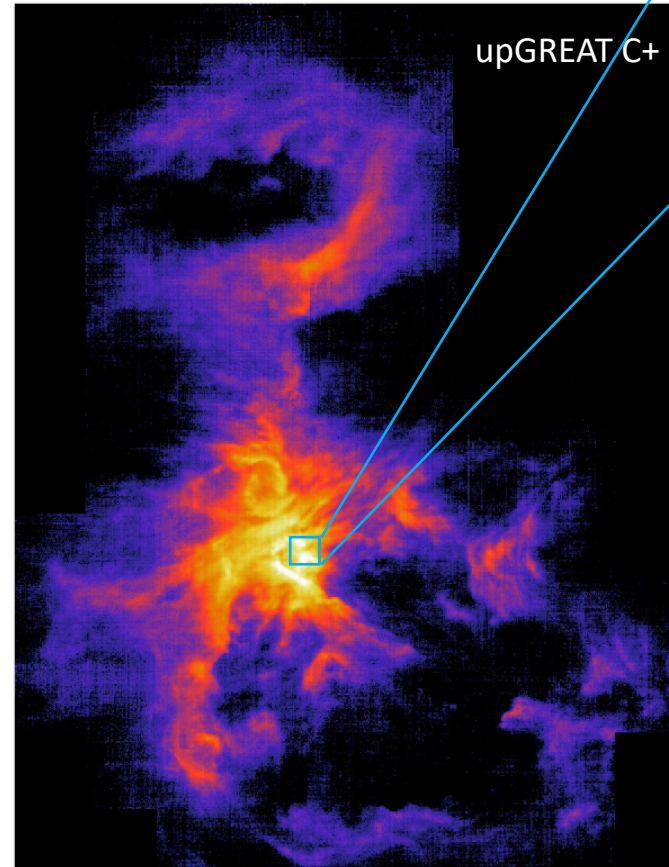

Project 04_0066 (PI: Tielens)

FIFI-LS
CO (16-15)
line+continuum