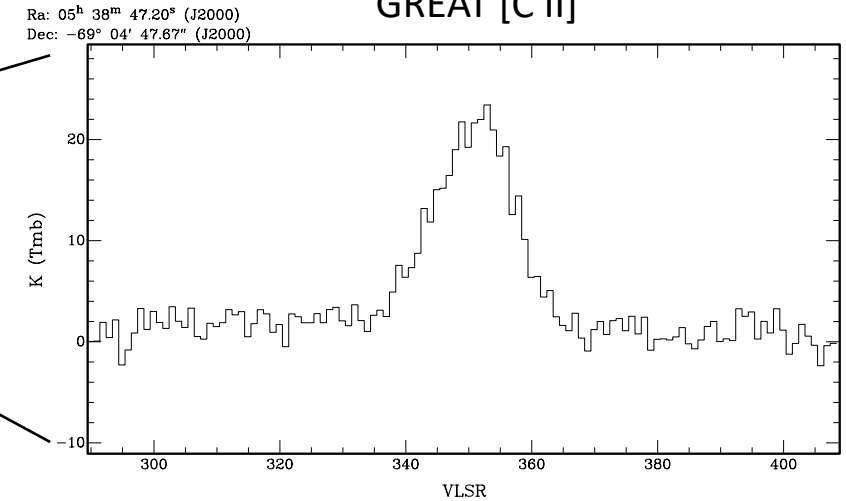

GREAT [C II]

Project 06_0170 (PI: Tielens)