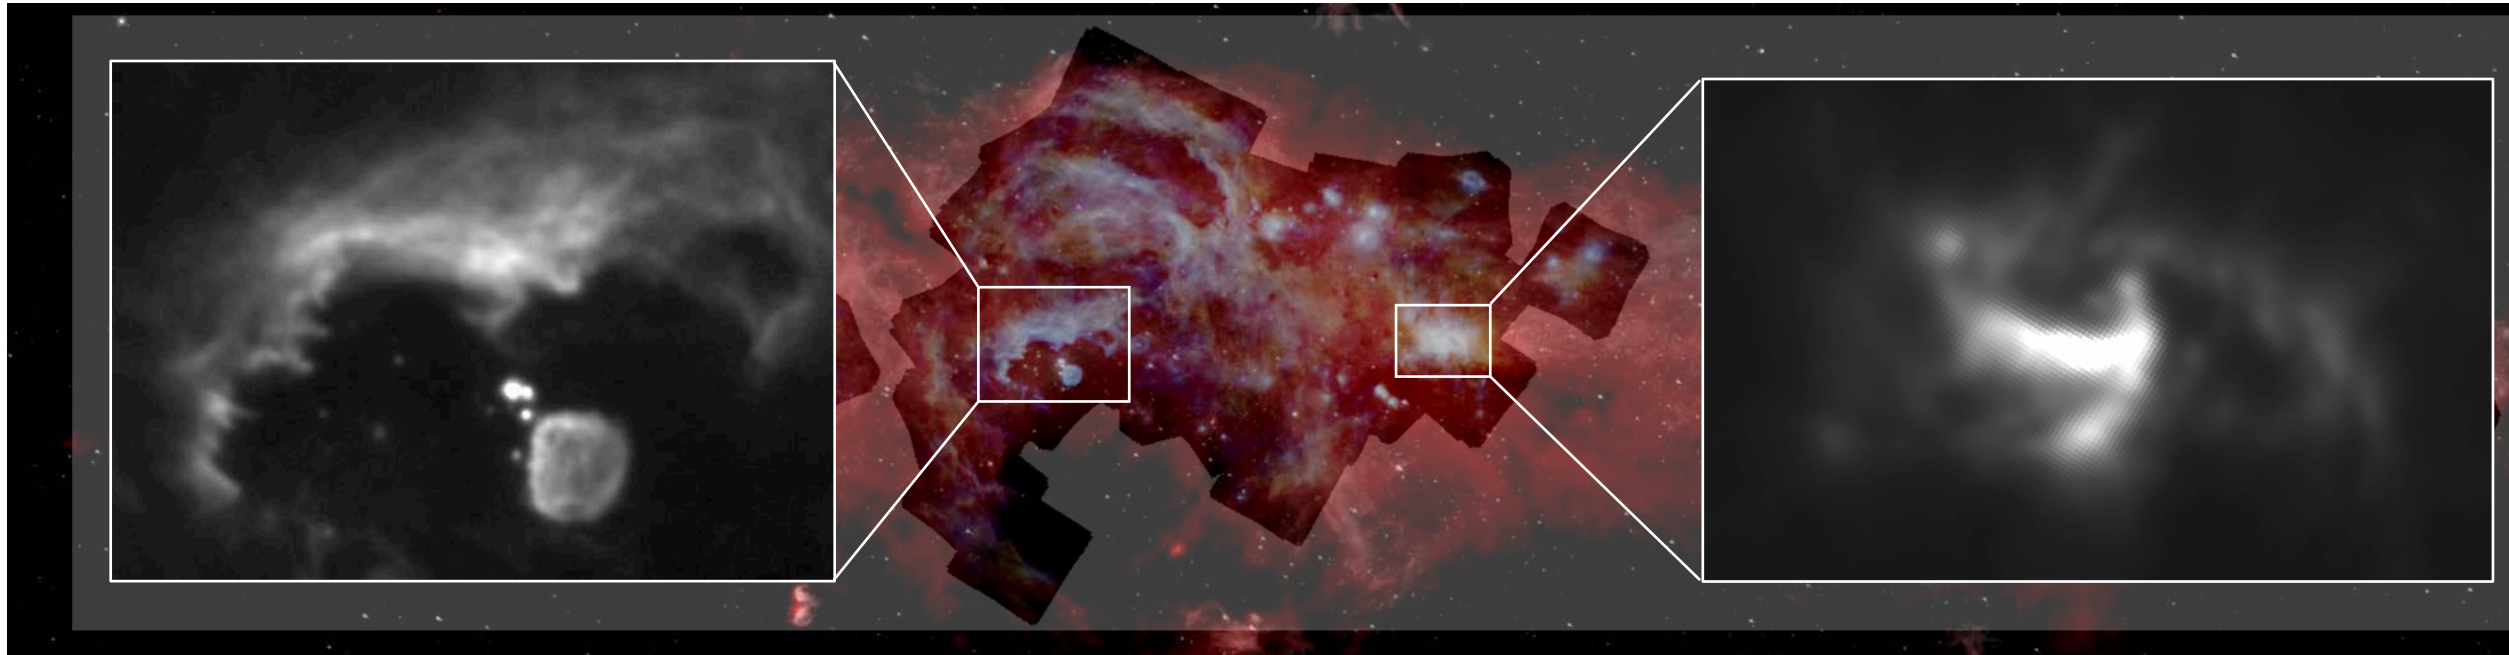

Image credit: NASA/SOFIA/JPL-Caltech/ESA/Herschel

- Project 07_0189 (PI: Hankins)
- FORCAST imaging at 25 and 37 microns

Legacy Data: Galactic Center

Image credit: NASA/SOFIA/JPL-Caltech/ESA/Herschel

- Project 07_0189 (PI: Hankins)
- FORCAST imaging at 25 and 37 microns