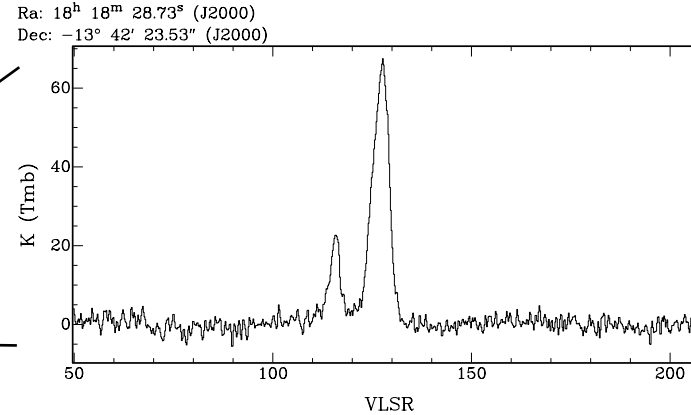

- Project 07_0077 (PIs: Tielens and Schneider)
- upGREAT mapping of 11 sources in C⁺