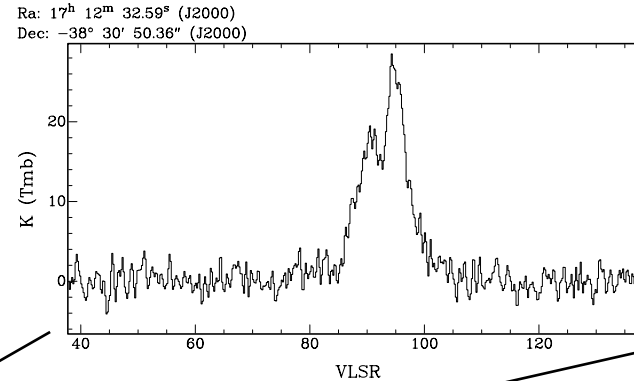

RCW 120

- RCW 36
- RCW 79
- RCW 49
- RCW 120
- NGC 6334
- M16
- M17
- W40
- W43
- Cygnus X
- NGC 7538

- Project 07_0077 (PIs: Tielens and Schneider)
- upGREAT mapping of 11 sources in C⁺