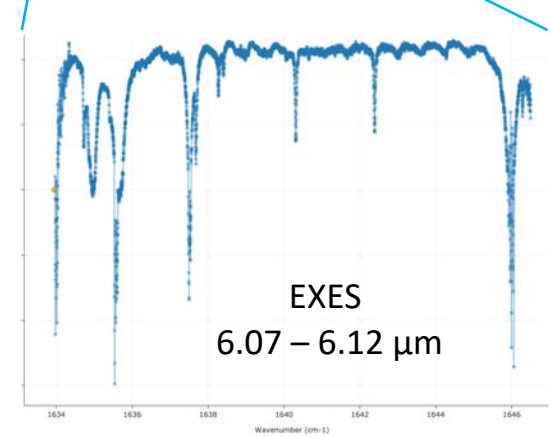

EXES
6.07 - 6.12 μm